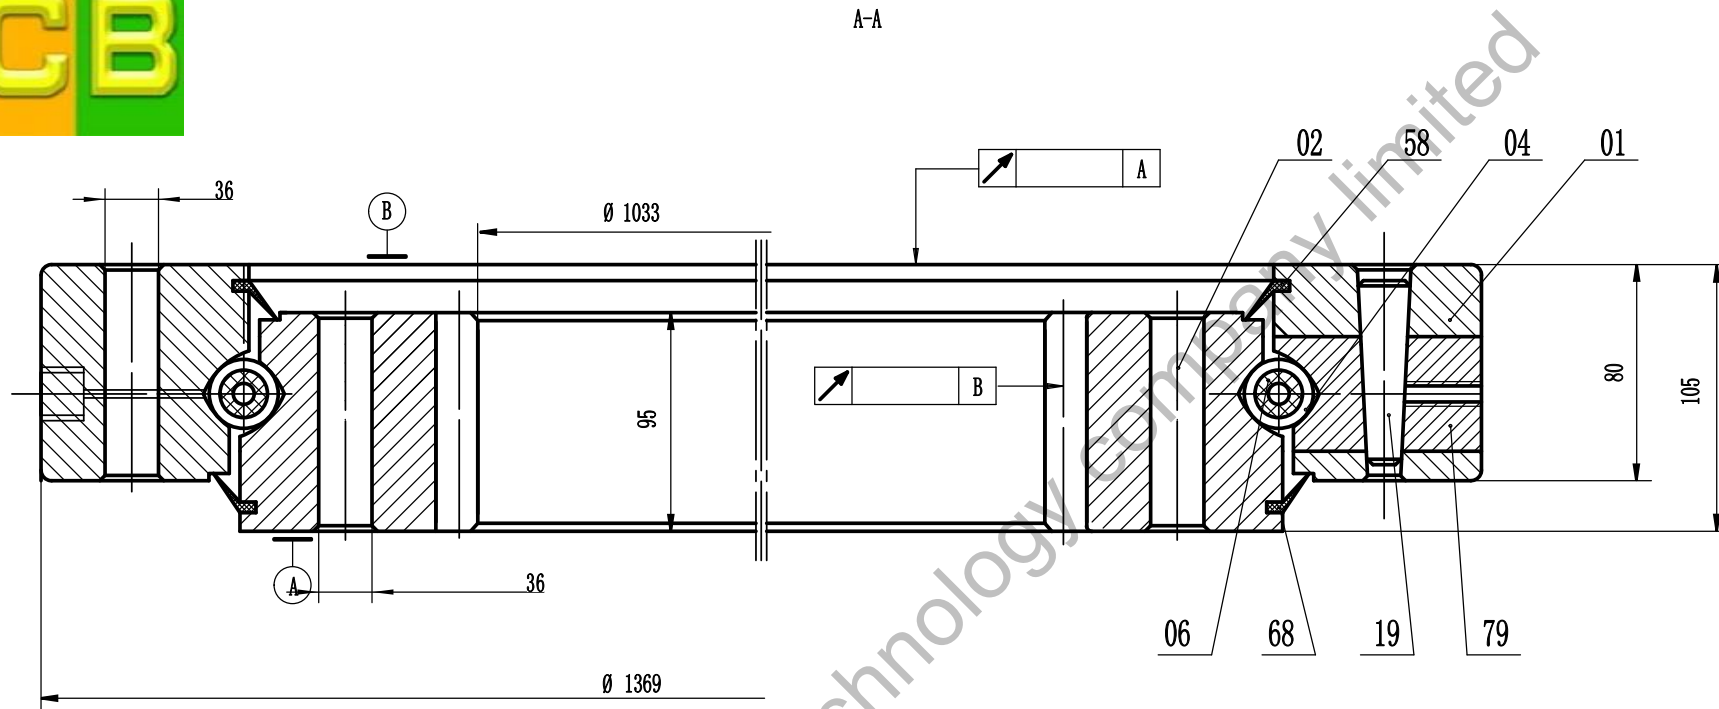

# JCB

**Remark:**

1. Luoyang JCB Bearing Technology Co., Ltd is a design and manufacture Inc, we manufactured slewing bearing for all kinds of various brand excavator, specialize in industry of manufacturing slewing bearing for excavator more than 30 years.
2. This drawing is reference for user, if you need formal drawing, please contact with us to obtain the official drawing.

**Contact information**

Company Address : No.3 Lianmeng road, Luoyang, Henan, China.  
 Postal code : 471003  
 Phone : 0086-379-68611678 Fax : 0086-379-68611679  
 Skype: jcb-bearing@hotmail.com  
 E-mail: sales@jcb-bearing.com  
 Reserved E-mail: sales@slewingbearingforexcavator.com  
 Website: www.jcb-bearing.com  
 www.slewingbearingforexcavator.com

slewing bearing for xiagong excavator	XG821	
		Weight(kg)
	Luoyang JCB Bearing Technology Co., Ltd	